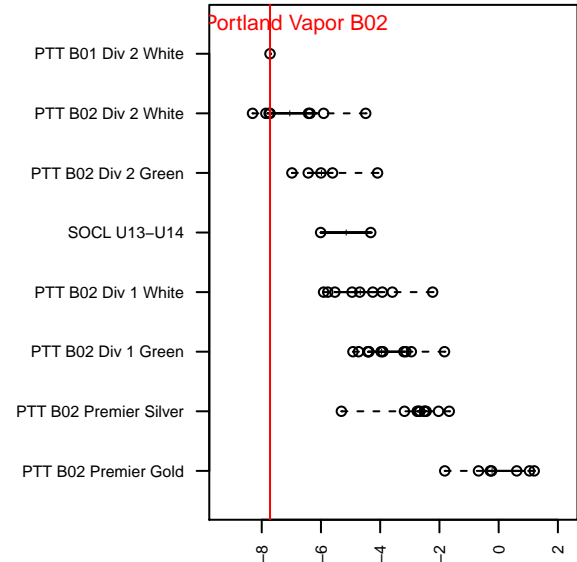

# BSC Portland Vapor B02

Bridlemile SC Portland  
 Portland, OR  
 B02 total strength=478  
 attack=0.44 defense=0.24  
 fall league = PTT B02 Div 2 White  
 spr league = Spr OYS B02 Div 2 White

alt names used:  
 BSC Portland 02B Vapor  
 BSC Portland 02B Vapor  
 BSC Portland 02B Vapor  
 BSC Portland 02B Vapor  
 BSC Portland 02B Vapor

Venues played:  
 2015 Clash At the Border Silver/Bronze U13  
 2015 Mt Hood Challenge U13  
 2015 PTT B02 Division 2 White  
 2015 OYS Founders Cup B02  
 2015 Spr OYS B02 Division 2 White

**BSC Portland Vapor B02**  
 Dots are actual minus expected GF (blue circles) and GA (red triangles).  
 Blue line is smoothed change in attack strength. Red is smoothed change in defense strength.

**attack and defense variance (black dot)  
relative to other teams  
and top 10 in region**

**attack and defense rating  
relative to others at age  
and all opponents in last 13 months**

**Performance relative to 13 month average**